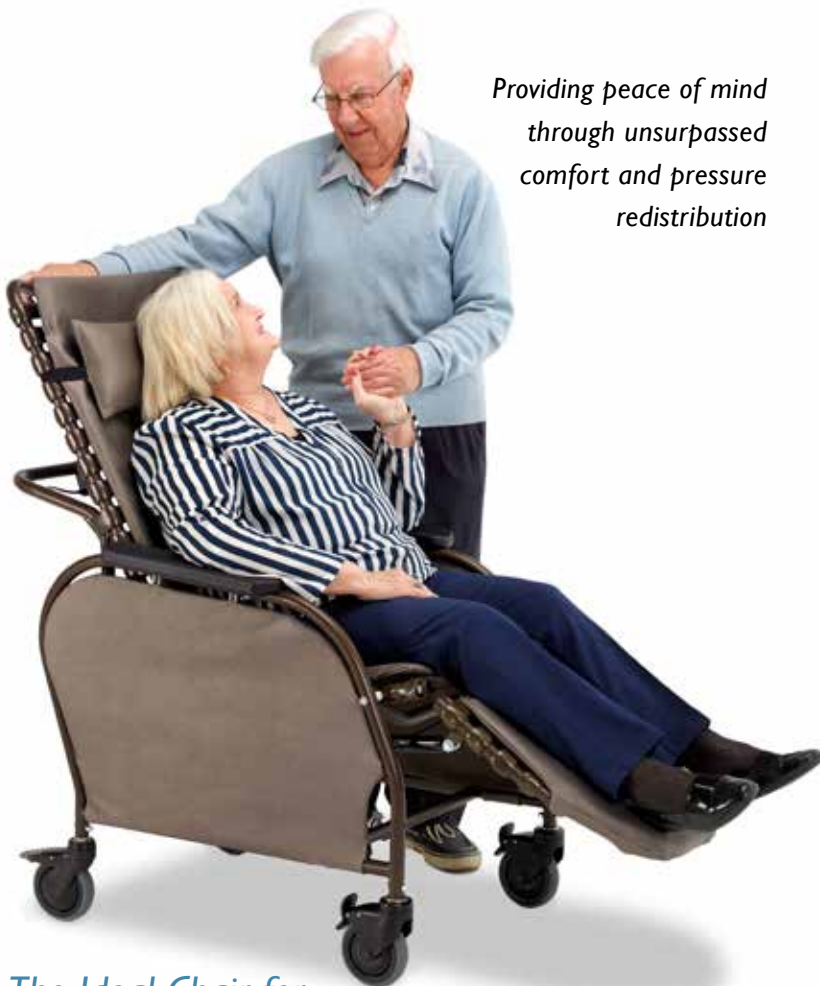

A cost-effective chair, the LT offers streamlined features focusing on BRODA's core elements:

- BRODA's Comfort Tension Seating® aids in long term comfort and pressure ulcer prevention.
- Unlike traditional recliners, the LT offers smooth infinitely adjustable seat tilt for individualized positioning to help prevent falls and redistribute pressure.
- Unique front pivot seat tilt enables patients to look forward, even in full tilt, for socializing with others - Enhancing quality of life.
- Lightweight, yet exceptionally durable design provides ease of maneuverability.

28° of infinitely adjustable seat tilt provides safe and comfortable positioning.

Versatility allows patients to sit up at a table or rest in the chair.

Providing peace of mind through unsurpassed comfort and pressure redistribution

The Ideal Chair for Hospice Care and General Patient Seating

STANDARD FEATURES

- BRODA Comfort Tension Seating®
- 16 gauge powder coated tubular steel
- 19" seat width
- 18" seat depth
- 32" back height
- 28° infinitely adjustable seat tilt
- 20" seat to floor height
- Infinitely adjustable elevating legrest
- Soft, durable polyurethane armrests
- 3 x 5" total lock casters, 1 x 5" rear directional Lock caster
- 26" overall width
- 65 lbs. overall weight
- 250 lbs. weight capacity

Legrest is infinitely adjustable for individual positioning and additional pressure redistribution.

The LT helps you to provide the best quality of care for patients:

Removable vinyl padding is easy to clean.